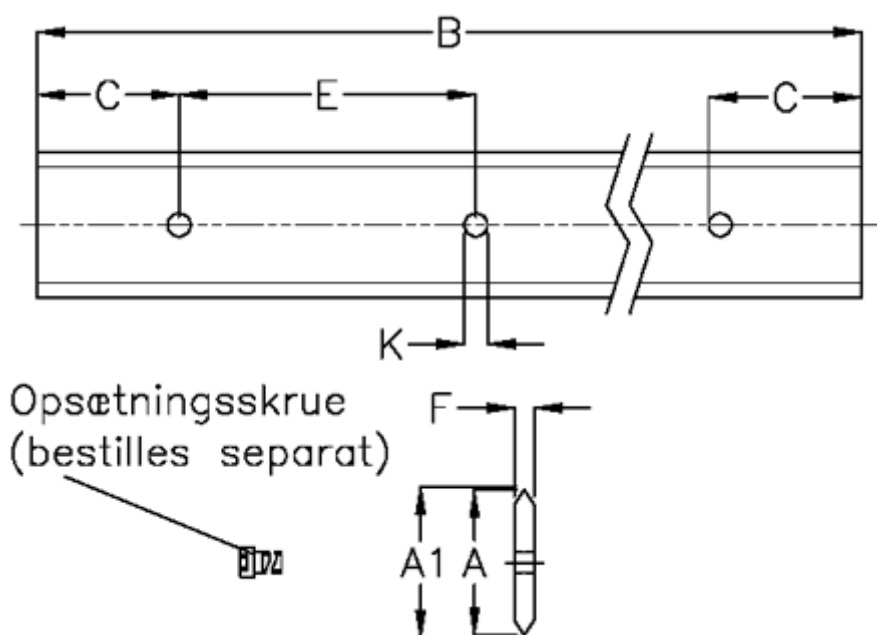

Article number: 0591241076

Description: Hepco SL2 spacer slide
SS S 50-1076

Measures

A	= 50
A1	= 50.83
B	= 1076
C	= 43.0
E	= 90
F	= 4.7
For bearing	= 25
For screw	= M6x16

K	= 7.0
Weight kg/1000	= 1700